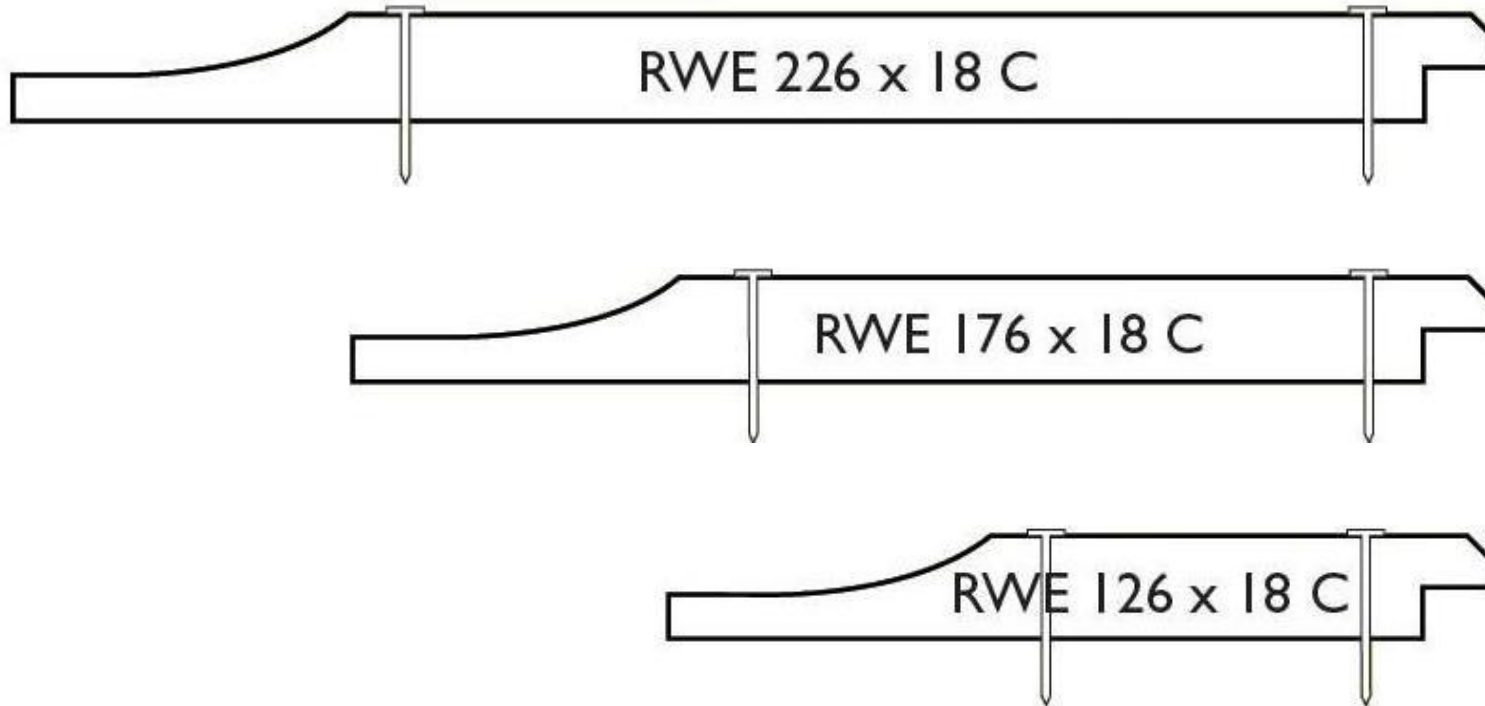

## Weatherboard

Western Red Cedar

*Ideal for . . .*

- *Walls*
- *Gables*
- *Gates*
- *Garage Doors*

*Or . . .*

- *Domestic Houses*
- *Commercial Buildings*
- *Restaurants & Social Dining Places*
- *Multi-Dwellings & Apartments*

Note: Drawings may not be to scale.

## Sizes Chart

Rusticated Weatherboard						
✓ = Stock Line RTO = Run to Order						
Profile Code	Cover (mm)	Thickness (mm)	Dressed Face Add DF to Code	Bandsawn Face Add BS to Code	ENVIRO <i>choice</i> Prefinished	Max Spans (mm)
RWE 226 x 18 C	226	18	✓	RTO	RTO	600
RWE 176 x 18 C	176	18	✓	RTO	RTO	600
RWE 126 x 18 C	126	18	✓	RTO	RTO	600