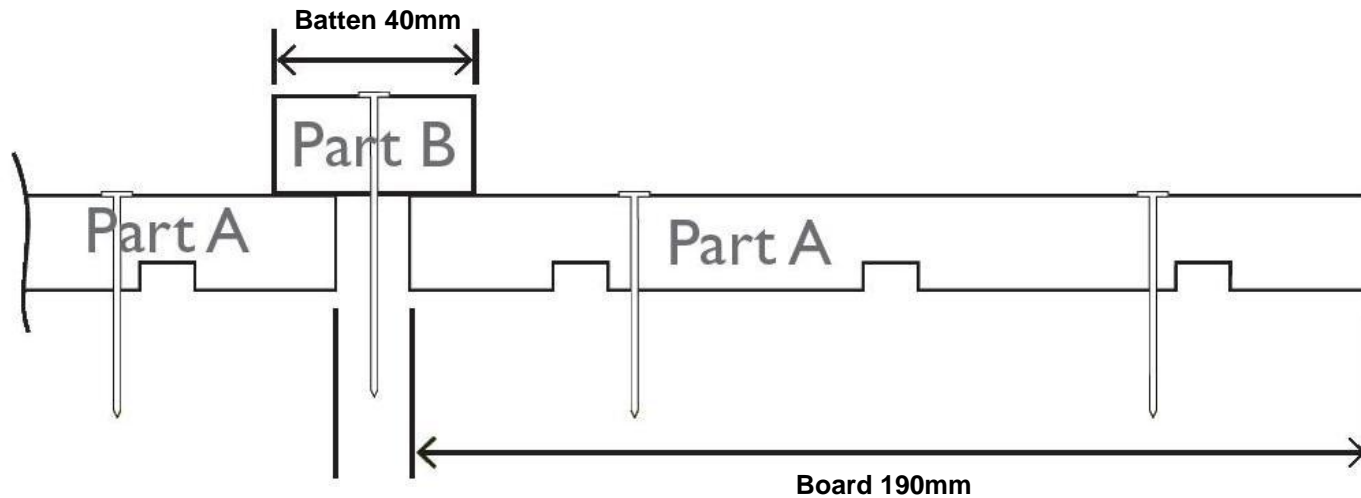

Batten Board &

Note: Drawings may not be to scale.

Cladding

Batten Board &

Sizes Chart

Batten & Board Cladding					✓ = Stock Line	RTO = Run to Order
Profile Code	Cover (mm)	Thickness (mm)	Dressed Face Add DF to Code	Max Spans (mm)	ENVIRO <i>choice</i> Prefinished	
BB 200 x 18 C	200	18	✓	600	RTO	